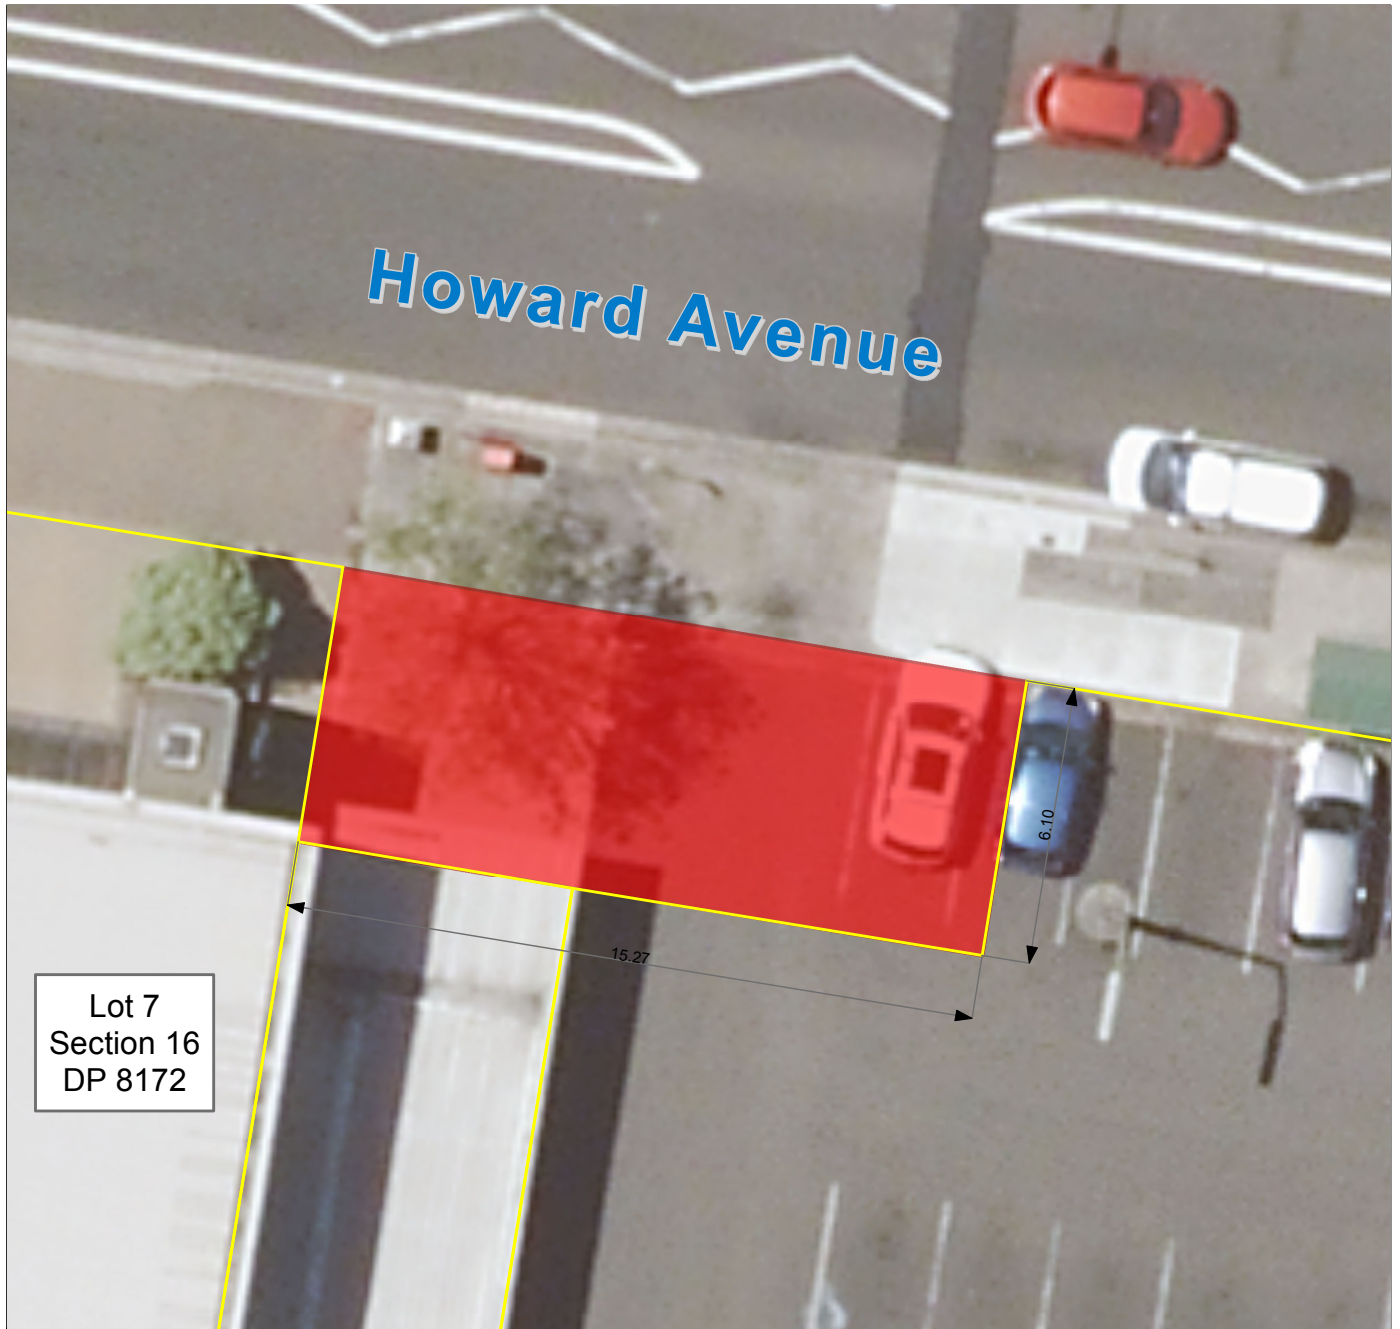

# Proposed Council Lease

Howard Avenue, Dee Why

## Legend

-  Land Parcel Boundaries
-  Proposed Lease Area (Road Reserve)