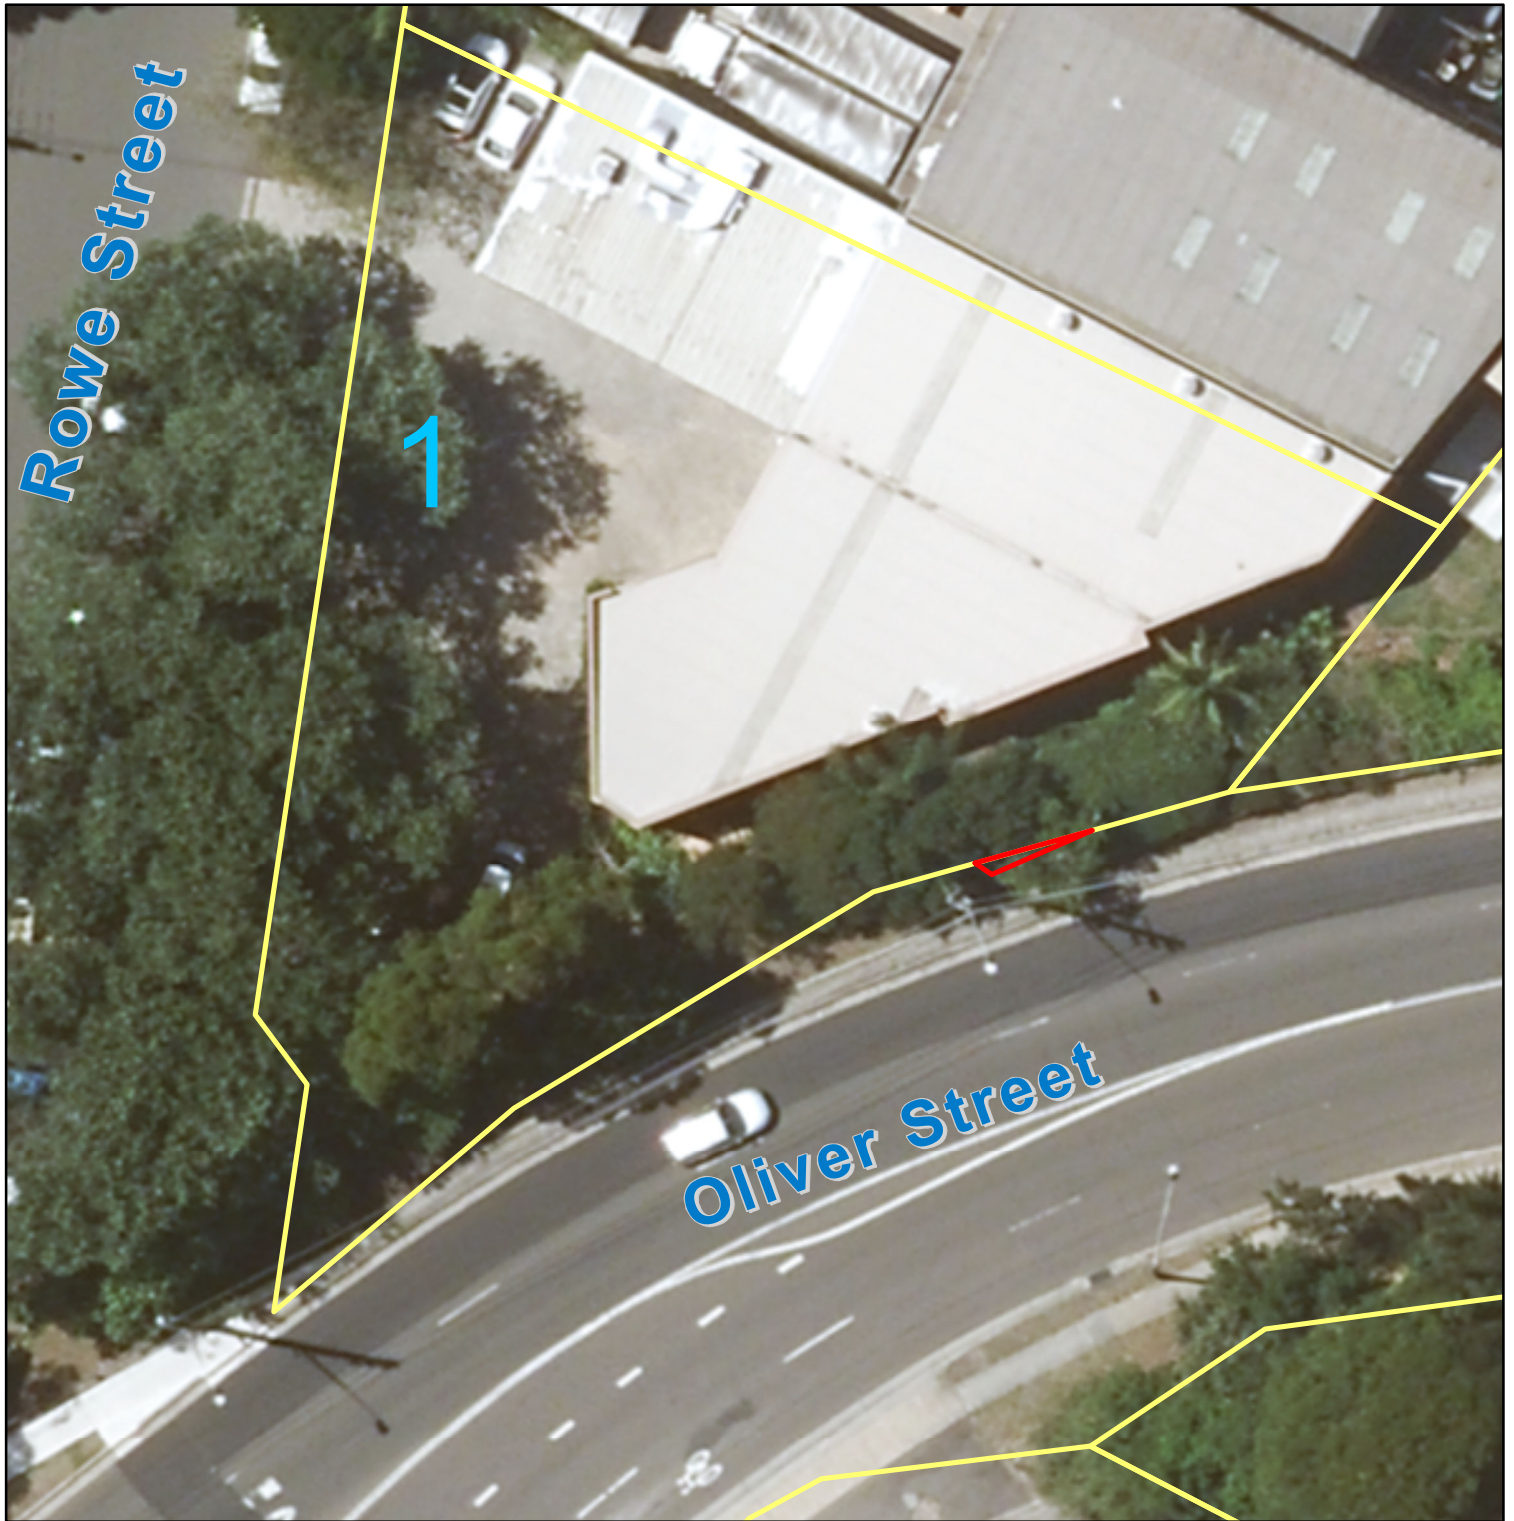

Road Reserve Lease

Paul J Hookman
1 Rowe Street, Freshwater NSW 2096

Legend

- Lease Area
- Land Parcel Boundary

northern
beaches
council

Scale (A4) - 1:300
GDA 94 MGA Zone 56

The publisher of and/or contributors to this map accept no responsibility for injury, loss or damage arising from its use or errors or omissions therein. While all care is taken to ensure a high degree of accuracy, users are invited to report any map discrepancies and should use this map with due care.

0 1.25 2.5 5 Meters

© Northern Beaches Council 2017